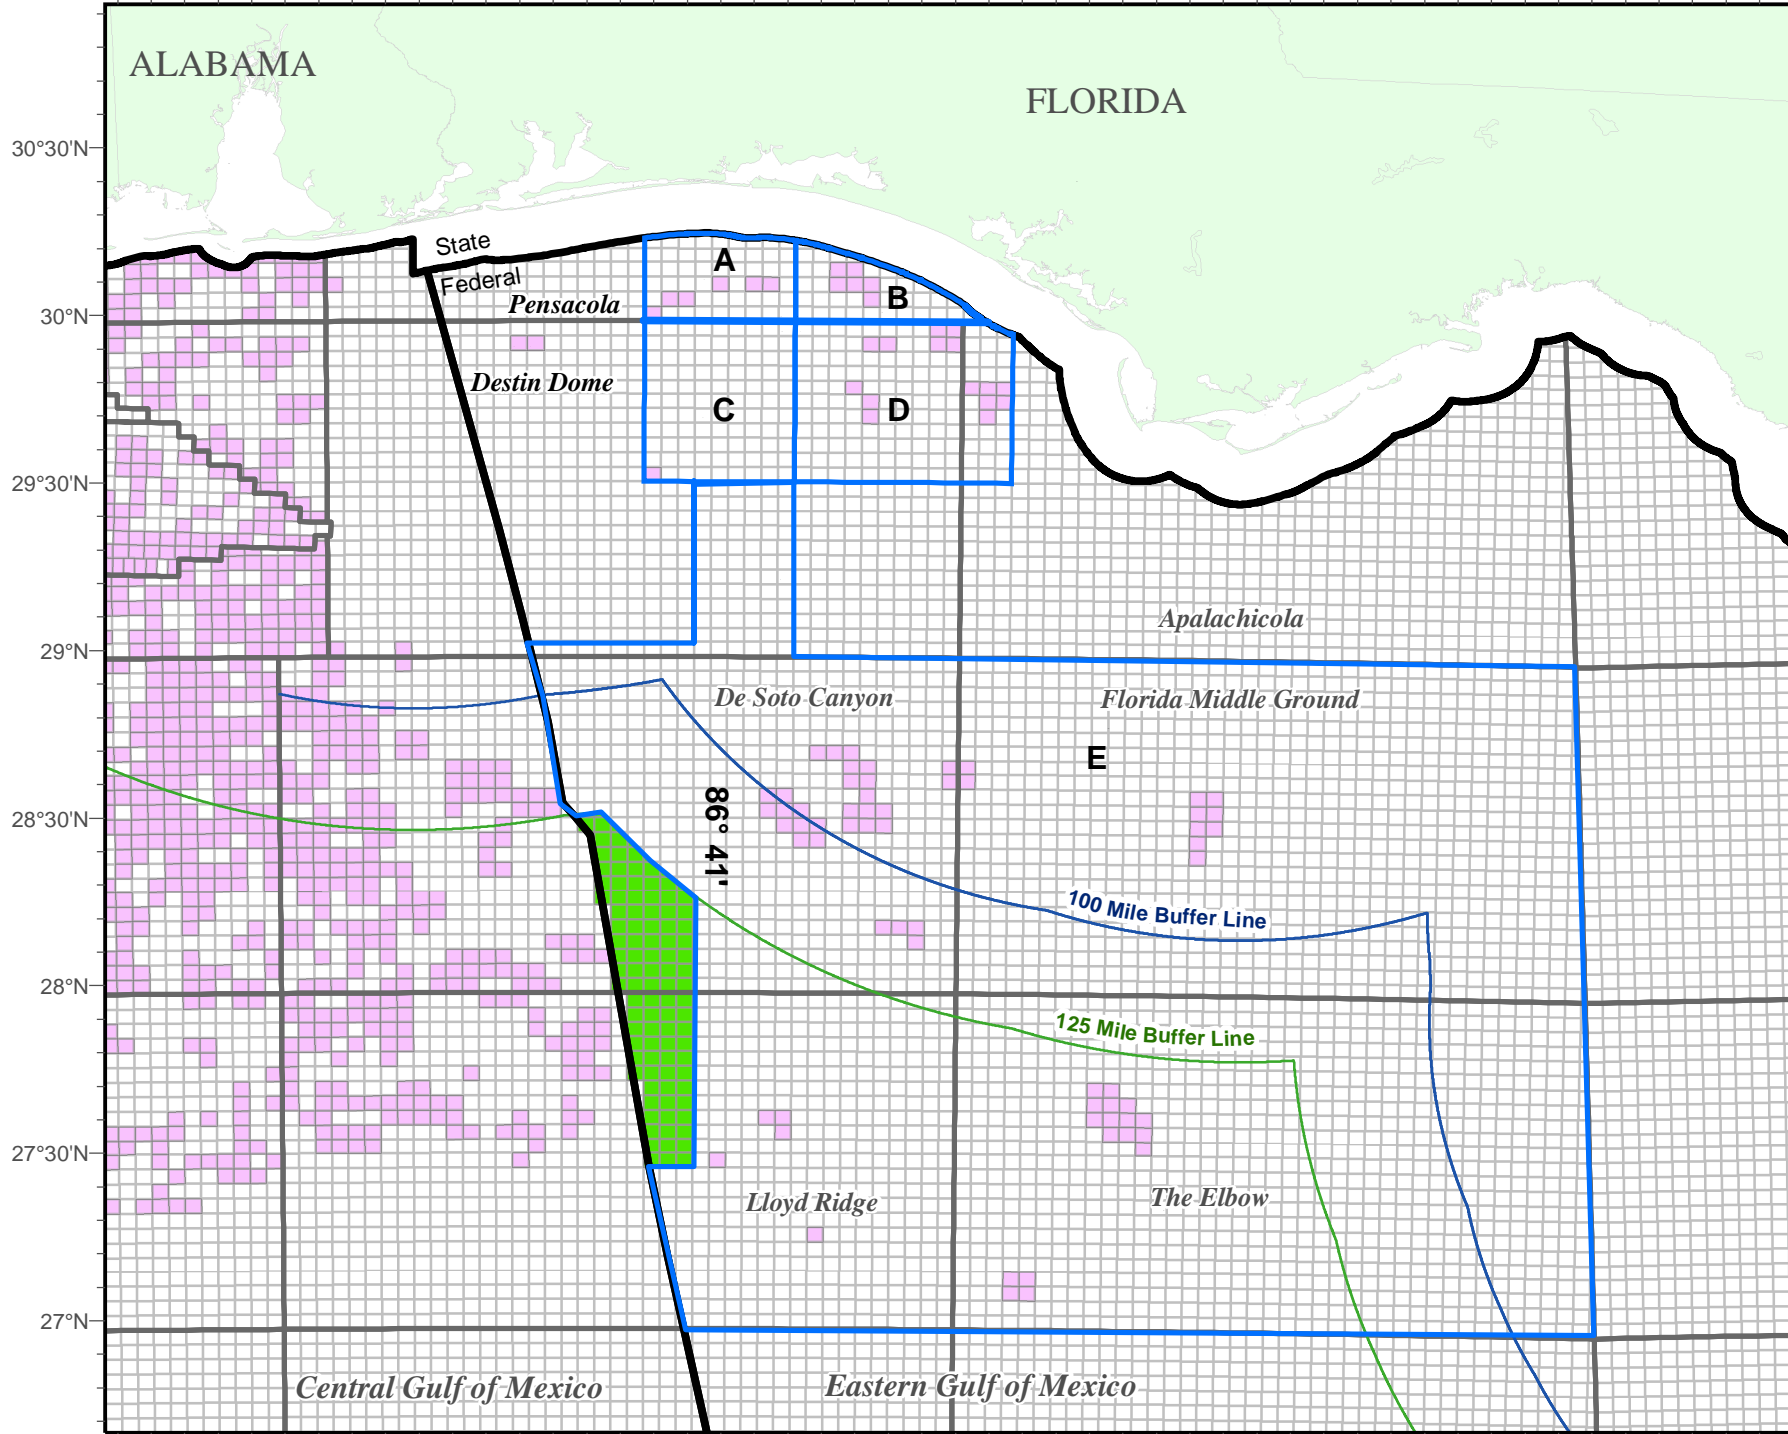

88°W 87°30'W 87°W 86°30'W 86°W 85°30'W 85°W 84°30'W 84°W 83°30'W

U.S. Department of the Interior
MMS Minerals Management Service
Gulf of Mexico OCS Region

**Eastern Gulf of Mexico
Drilling Windows**

-  Military Drilling Window
-  Military Mission Line
-  Planning Area
-  Protraction Area
-  Lease - Active
-  Lease Sale 224